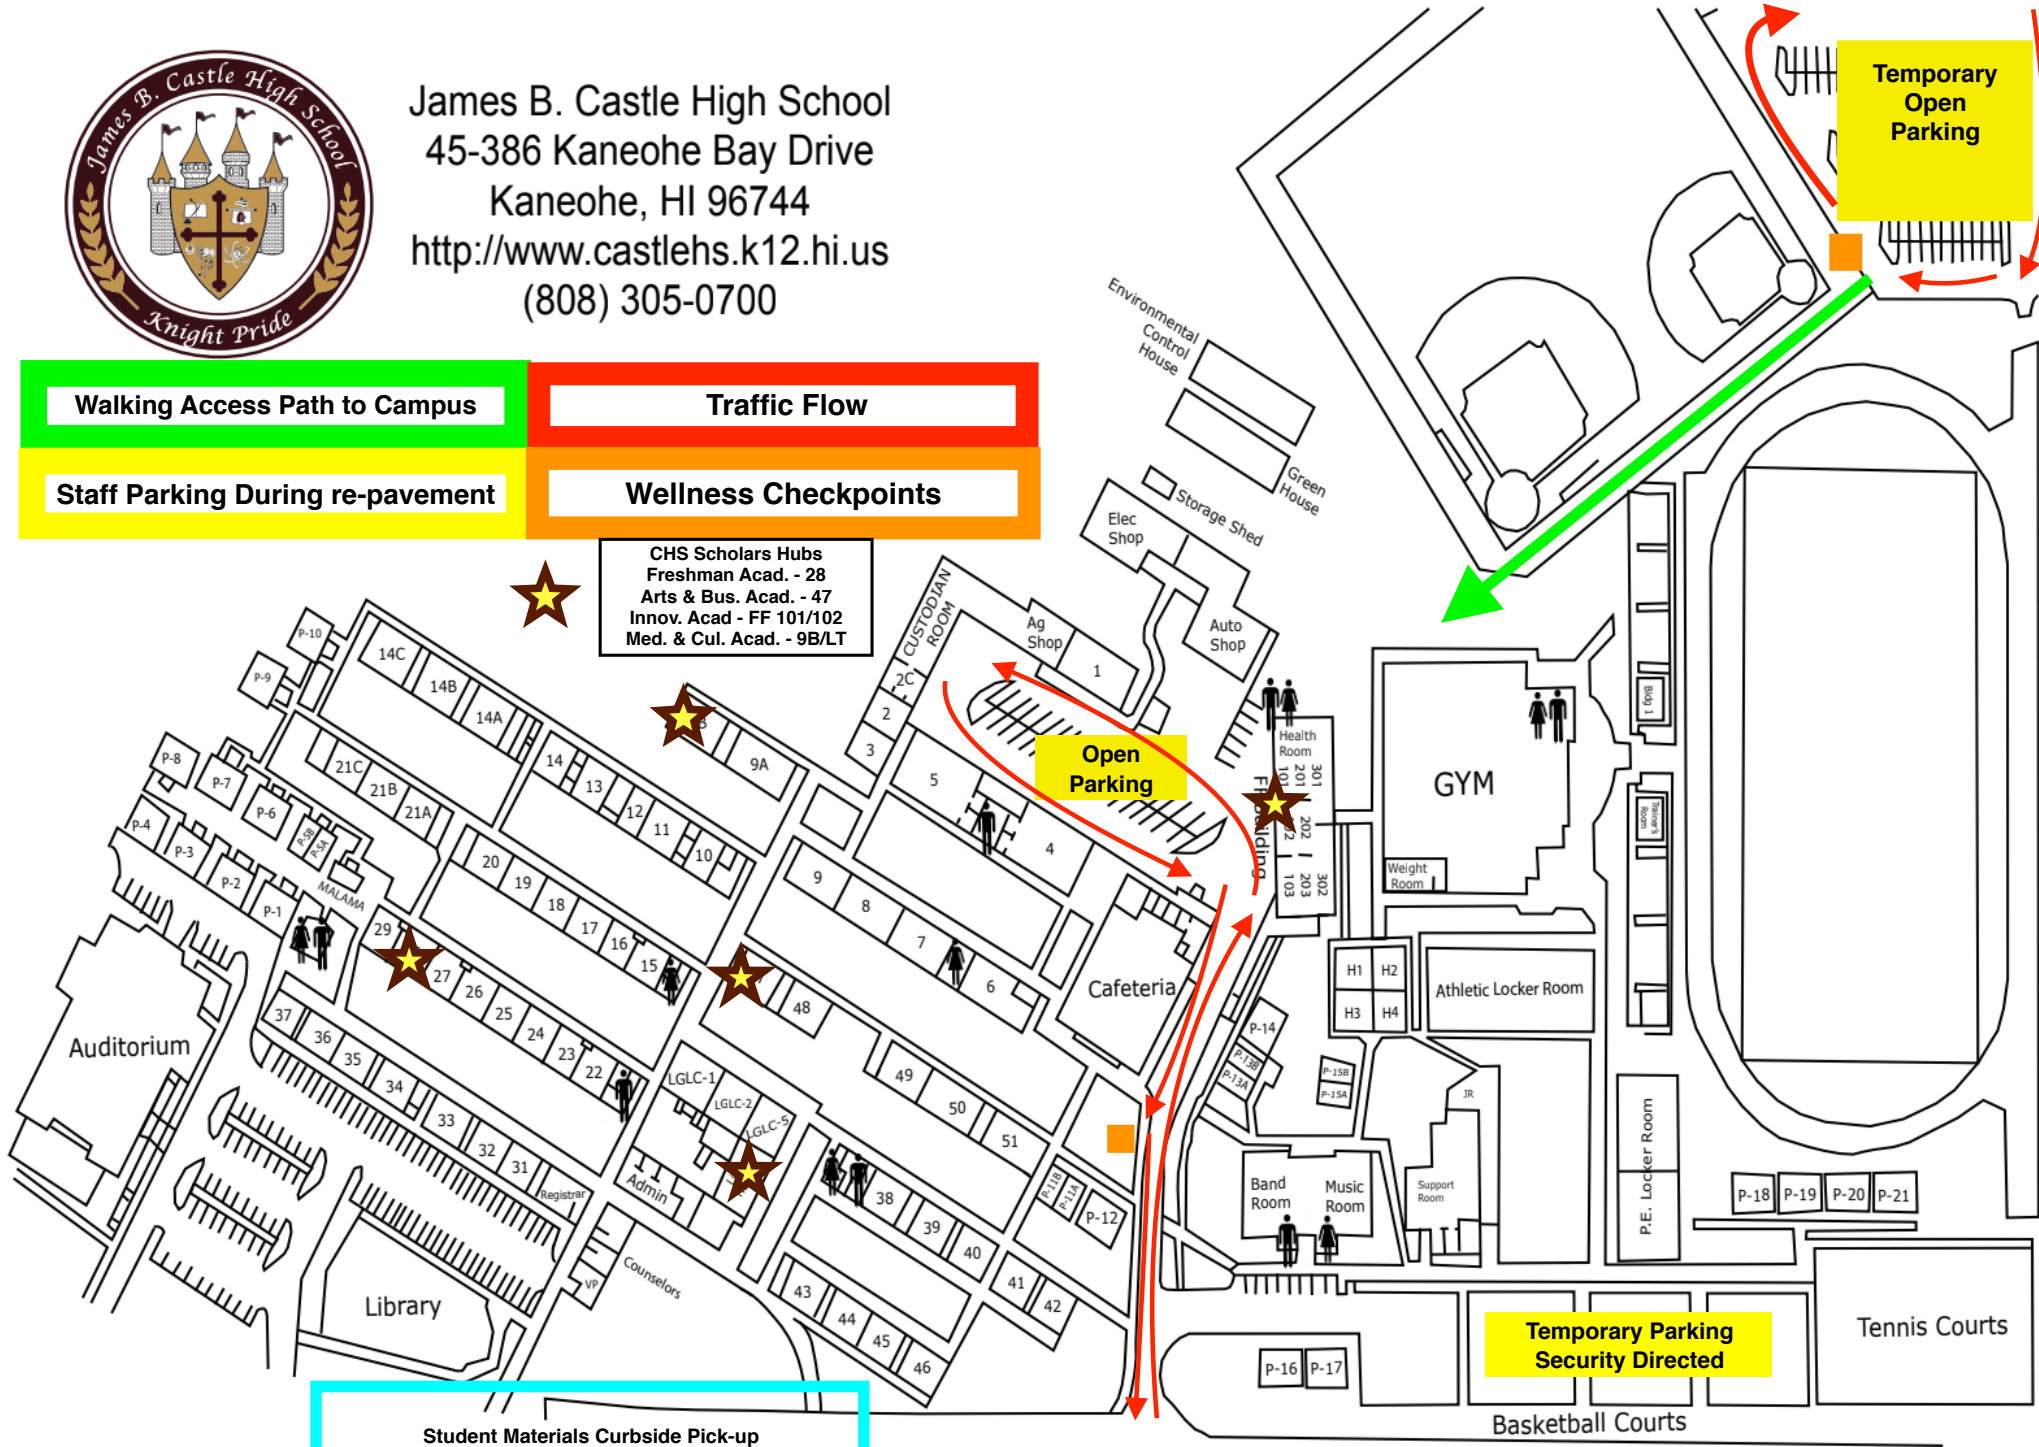

James B. Castle High School  
45-386 Kaneohe Bay Drive  
Kaneohe, HI 96744  
<http://www.castlehs.k12.hi.us>  
(808) 305-0700

Walking Access Path to Campus

Traffic Flow

Staff Parking During re-pavement

Wellness Checkpoints

CHS Scholars Hubs  
Freshman Acad. - 28  
Arts & Bus. Acad. - 47  
Innov. Acad - FF 101/102  
Med. & Cul. Acad. - 9B/LT

Student Materials Curbside Pick-up

*Knight Pride*

*demonstrating*

*Character ♥ Competence ♥ Commitment*